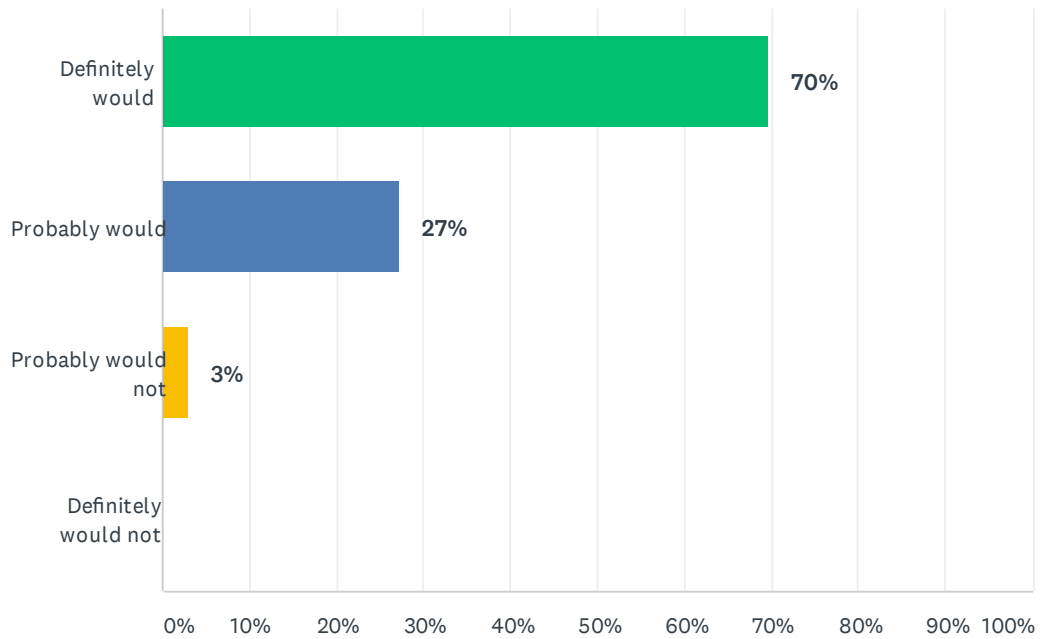

Q2 Would this development stimulate opportunities for local/regional growth?

Answered: 33 Skipped: 0

ANSWER CHOICES	RESPONSES	
Definitely would	70%	23
Probably would	27%	9
Probably would not	3%	1
Definitely would not	0%	0
TOTAL		33