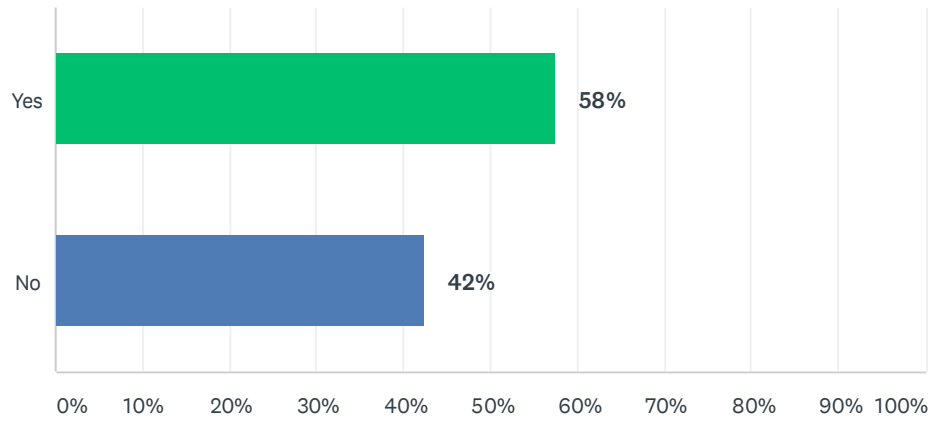

Q3 Are you part of a Northland performing arts group or organisation?

Answered: 33 Skipped: 0

ANSWER CHOICES	RESPONSES
Yes	58% 19
No	42% 14
TOTAL	33