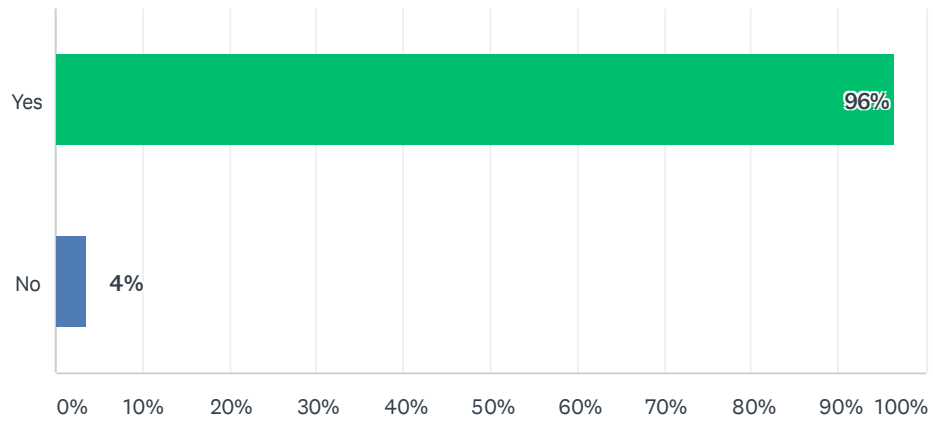

Q9 Do you agree that the current facilities at Forum North need to be updated?

Answered: 28 Skipped: 5

ANSWER CHOICES	RESPONSES	
Yes	96%	27
No	4%	1
TOTAL		28