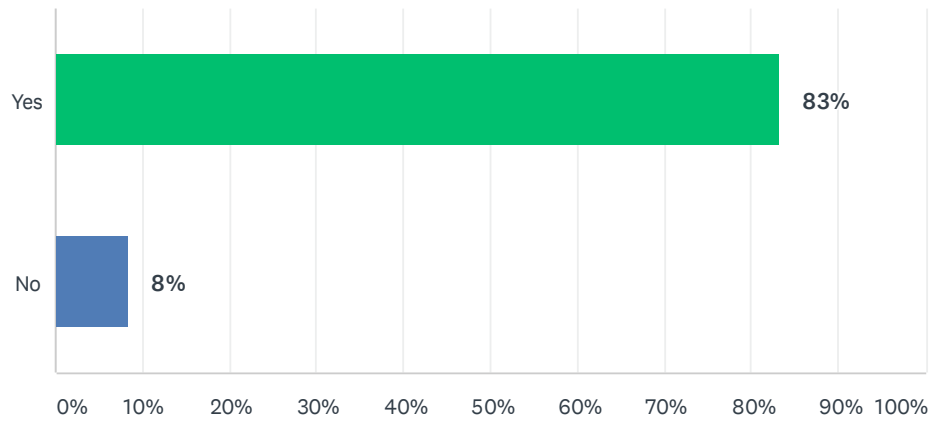

Q5 Would your organisation/group consider supporting the FNT13 proposal?

Answered: 12 Skipped: 21

ANSWER CHOICES	RESPONSES	
Yes	83%	10
No	8%	1
TOTAL		12