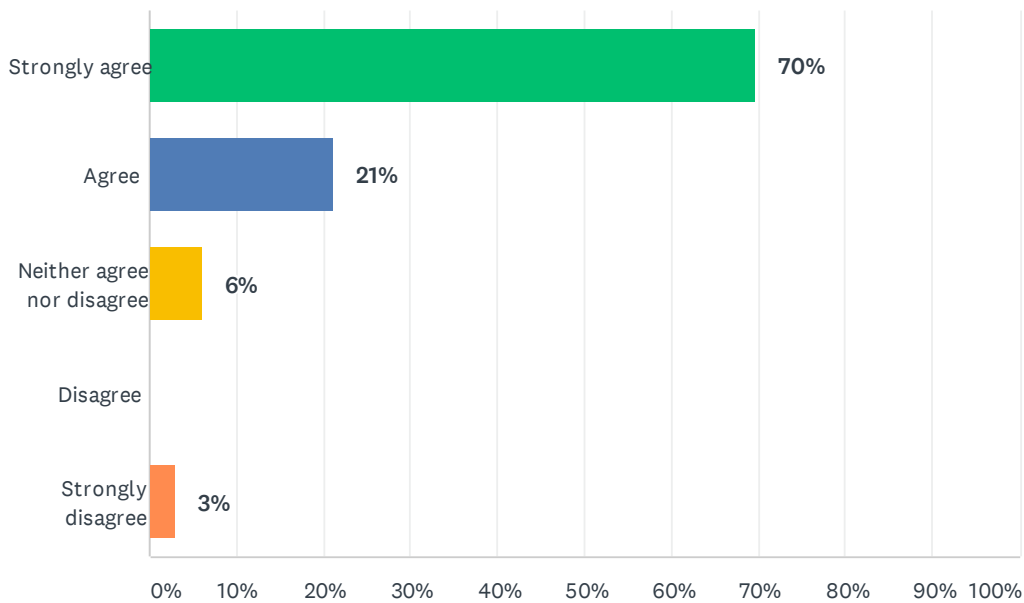

### Q1 Do you agree or disagree with the following statement: WDC could improve the local/regional performing arts facilities by adding a larger specialist theatre (approx 850 seats) within Forum North

Answered: 33 Skipped: 0

ANSWER CHOICES	RESPONSES	
Strongly agree	70%	23
Agree	21%	7
Neither agree nor disagree	6%	2
Disagree	0%	0
Strongly disagree	3%	1
<b>TOTAL</b>		<b>33</b>